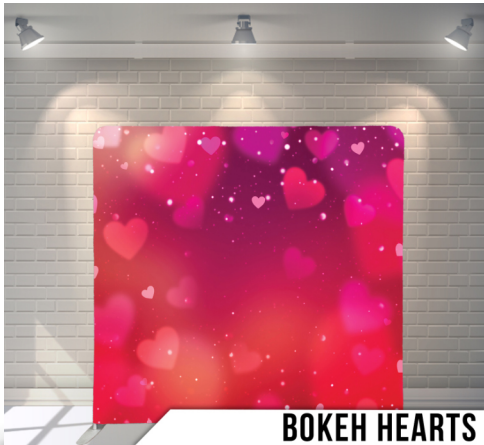

# OH SNAP!

— PHOTO BOOTH STUDIO —

## Backdrop Options

**BLUE LIGHT CURTAIN**

**BLUE PORTRAIT**

**BOHO WEDDING ARCH**

**BOKEH HEARTS**

**BORN TO SHINE**

**BREAST CANCER RIBBONS**

**BRICK WITH GREENERY**